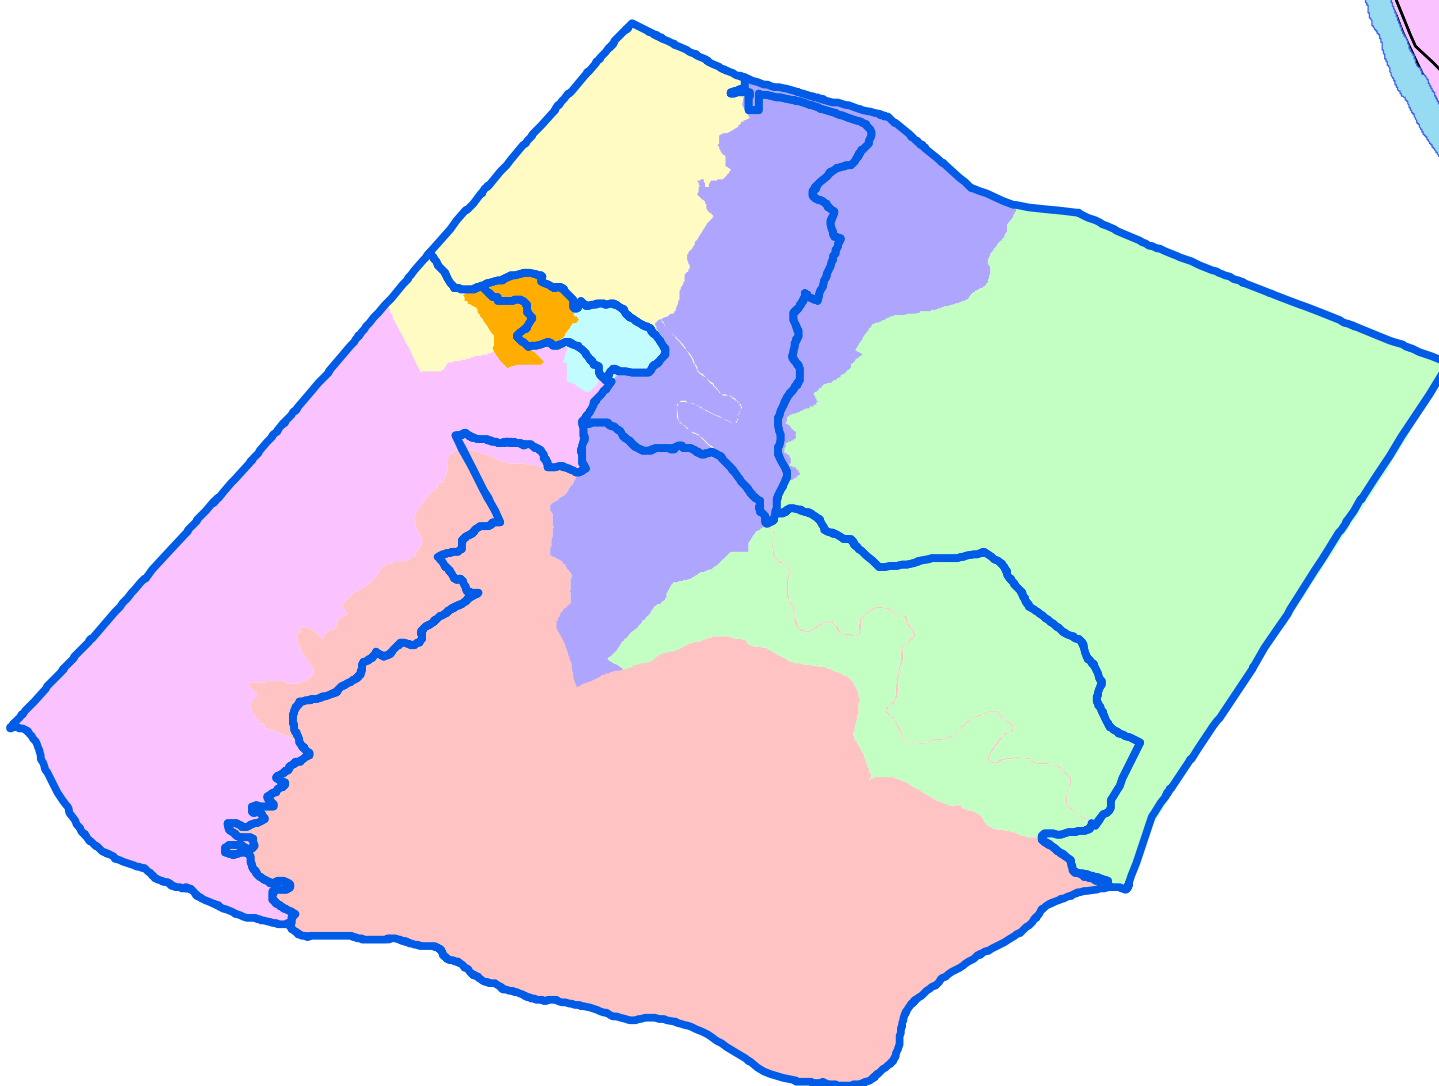

# Fluvanna County Redistricting Committee: Seven District Scenario 2

DISTRICT	POP	±POP	POP DEV
IDEAL	3759		
COLUMBIA	3602	-157	-4.18
CUNNINGHAM	3920	161	4.28
FORK UNION	3818	59	1.57
PALMYRA	3871	112	2.98
RIVANNA	3826	67	1.78
NEW DISTRICT 6	3601	-158	-4.2
NEW DISTRICT 7	3673	-86	-2.29

- Columbia
  - Palmyra
  - Cunningham
  - Fork Union
  - Rivanna
  - New District 6
  - New District 7
  - Census Block
- Main Road
  - ★ BOS Member
  - ★ SB Member
  - BOS Candidate
  - SB Candidate
  - ☒ Voting Location

Current Voting District Boundaries