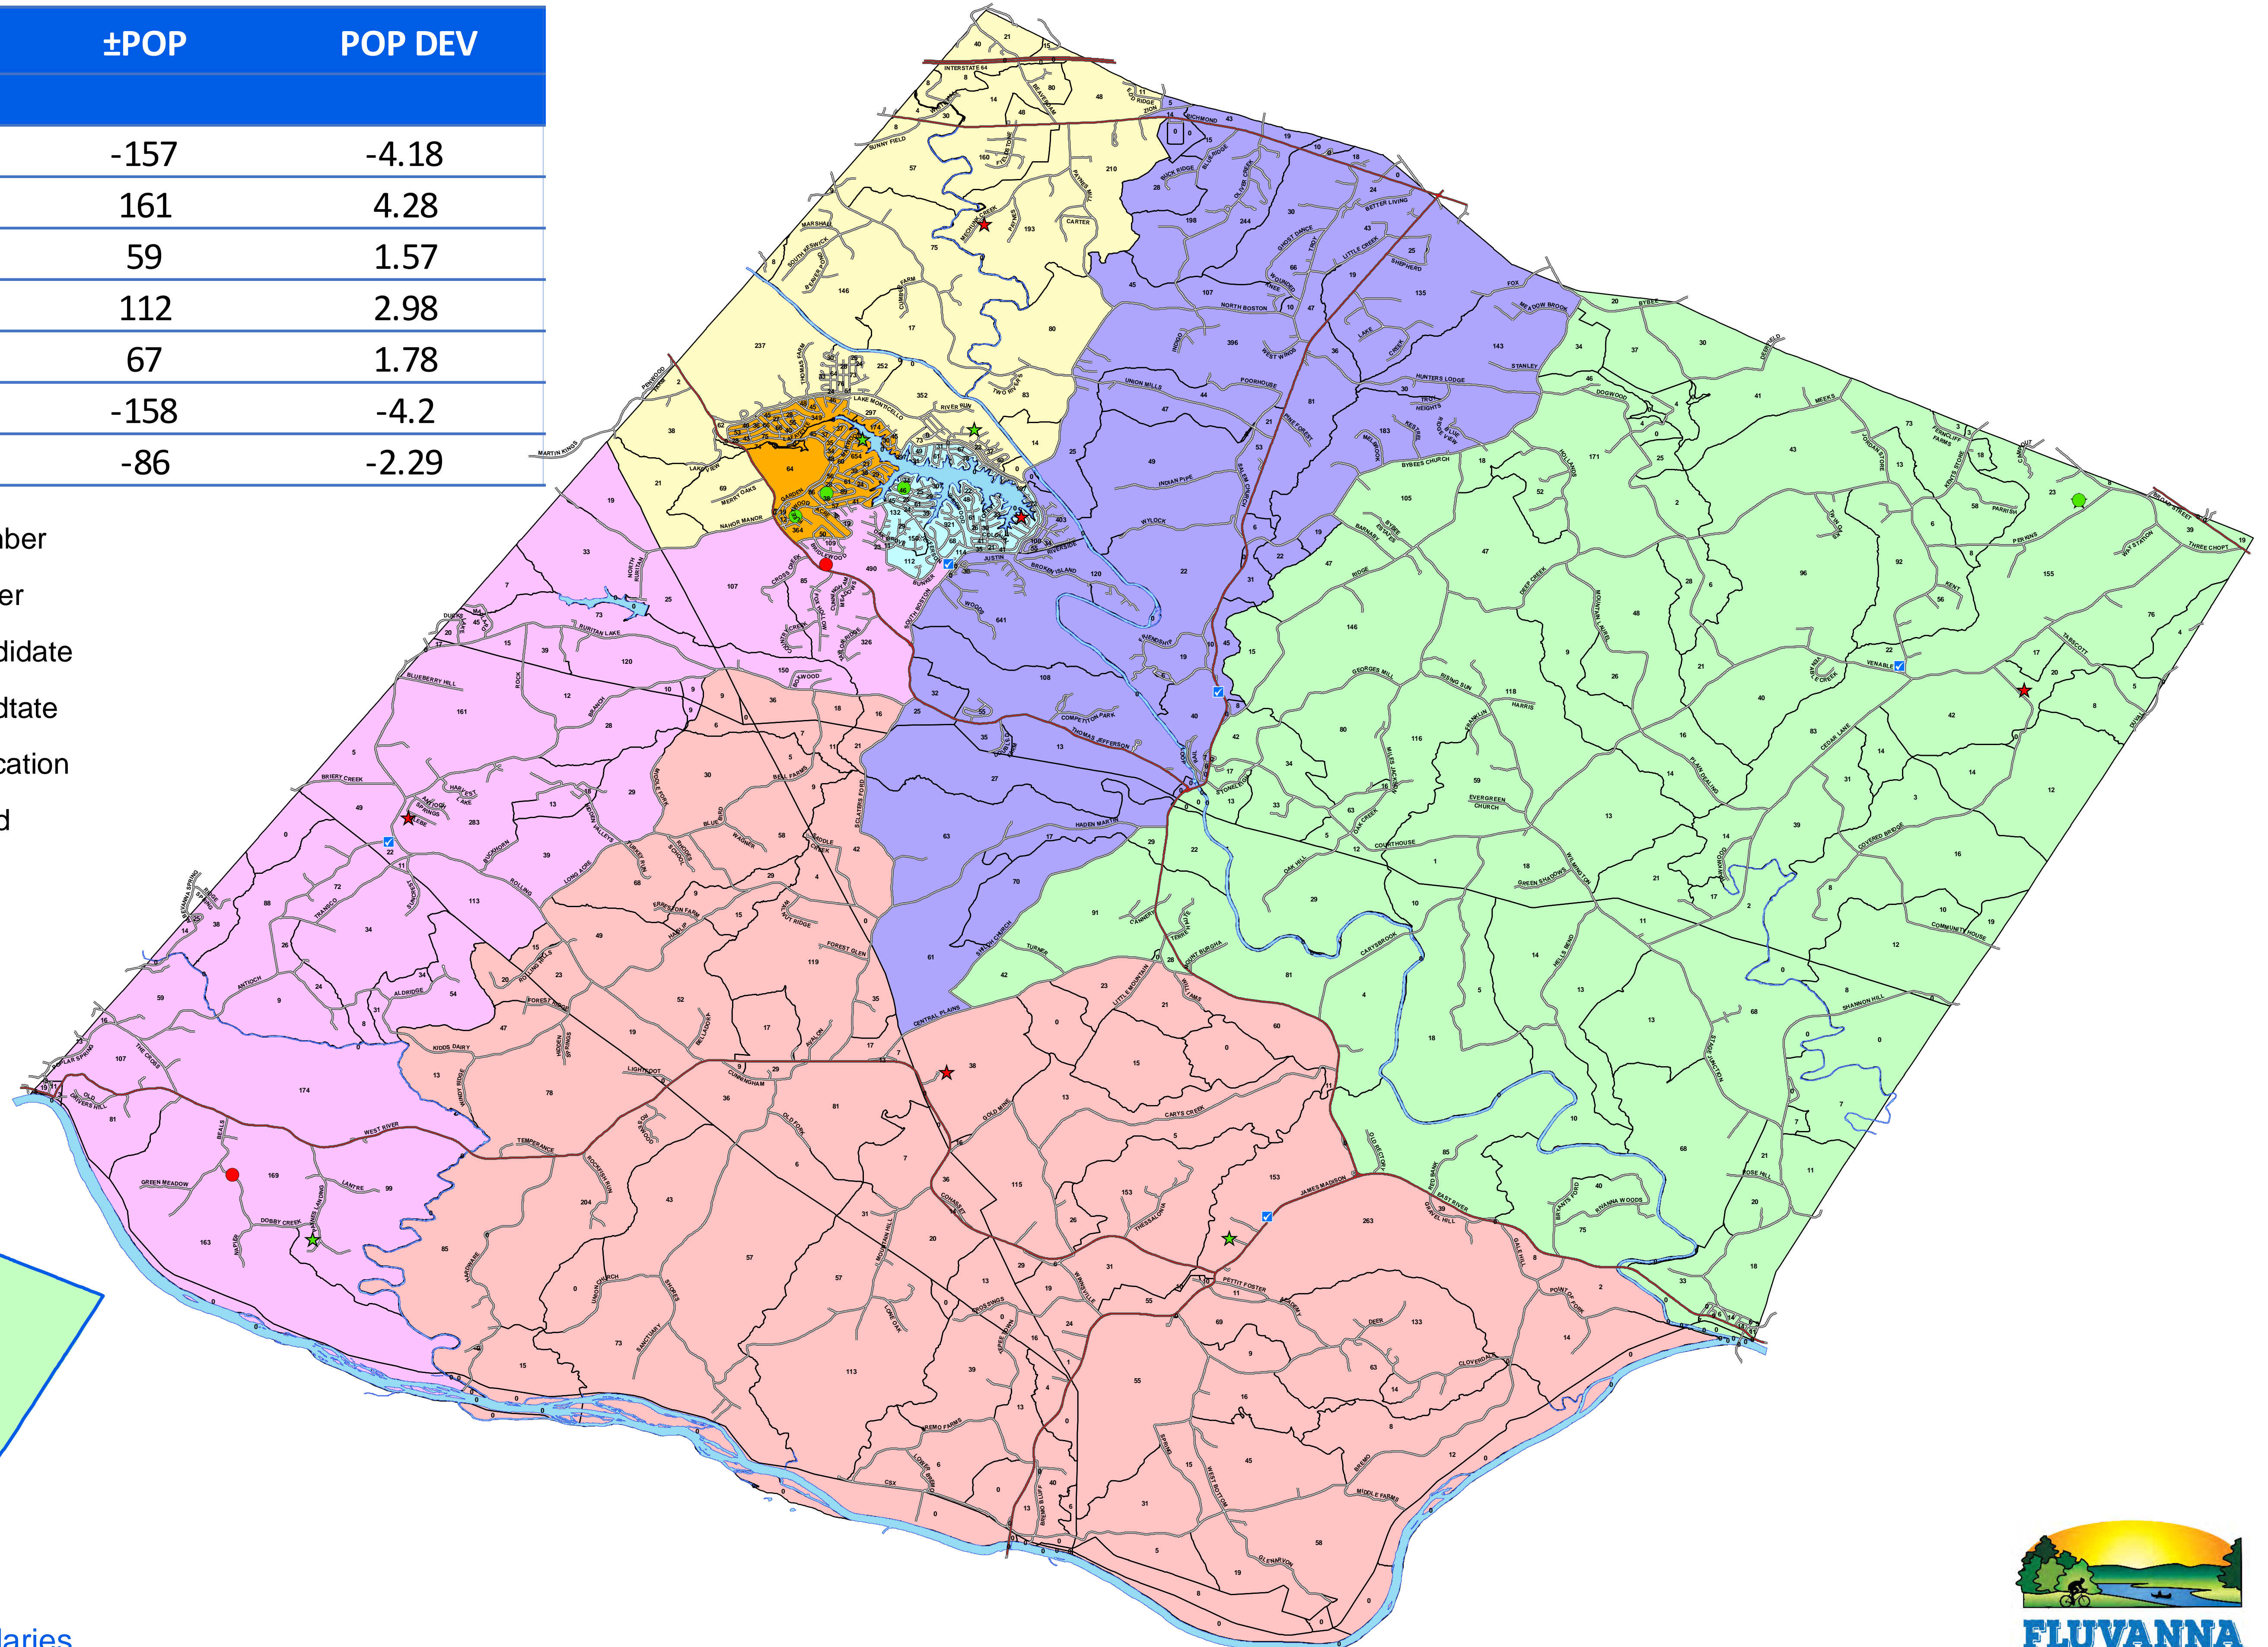

# Fluvanna County Redistricting Committee: Seven District Scenario 2

DISTRICT	POP	±POP	POP DEV
IDEAL	3759		
COLUMBIA	3602	-157	-4.18
CUNNINGHAM	3920	161	4.28
FORK UNION	3818	59	1.57
PALMYRA	3871	112	2.98
RIVANNA	3826	67	1.78
NEW DISTRICT 6	3601	-158	-4.2
NEW DISTRICT 7	3673	-86	-2.29

- Columbia
  - Palmyra
  - Cunningham
  - Fork Union
  - Rivanna
  - New District 6
  - New District 7
  - Census Block
- Main Road
  - ★ BOS Member
  - ★ SB Member
  - BOS Candidate
  - SB Candidate
  - ☒ Voting Location

Current Voting District Boundaries